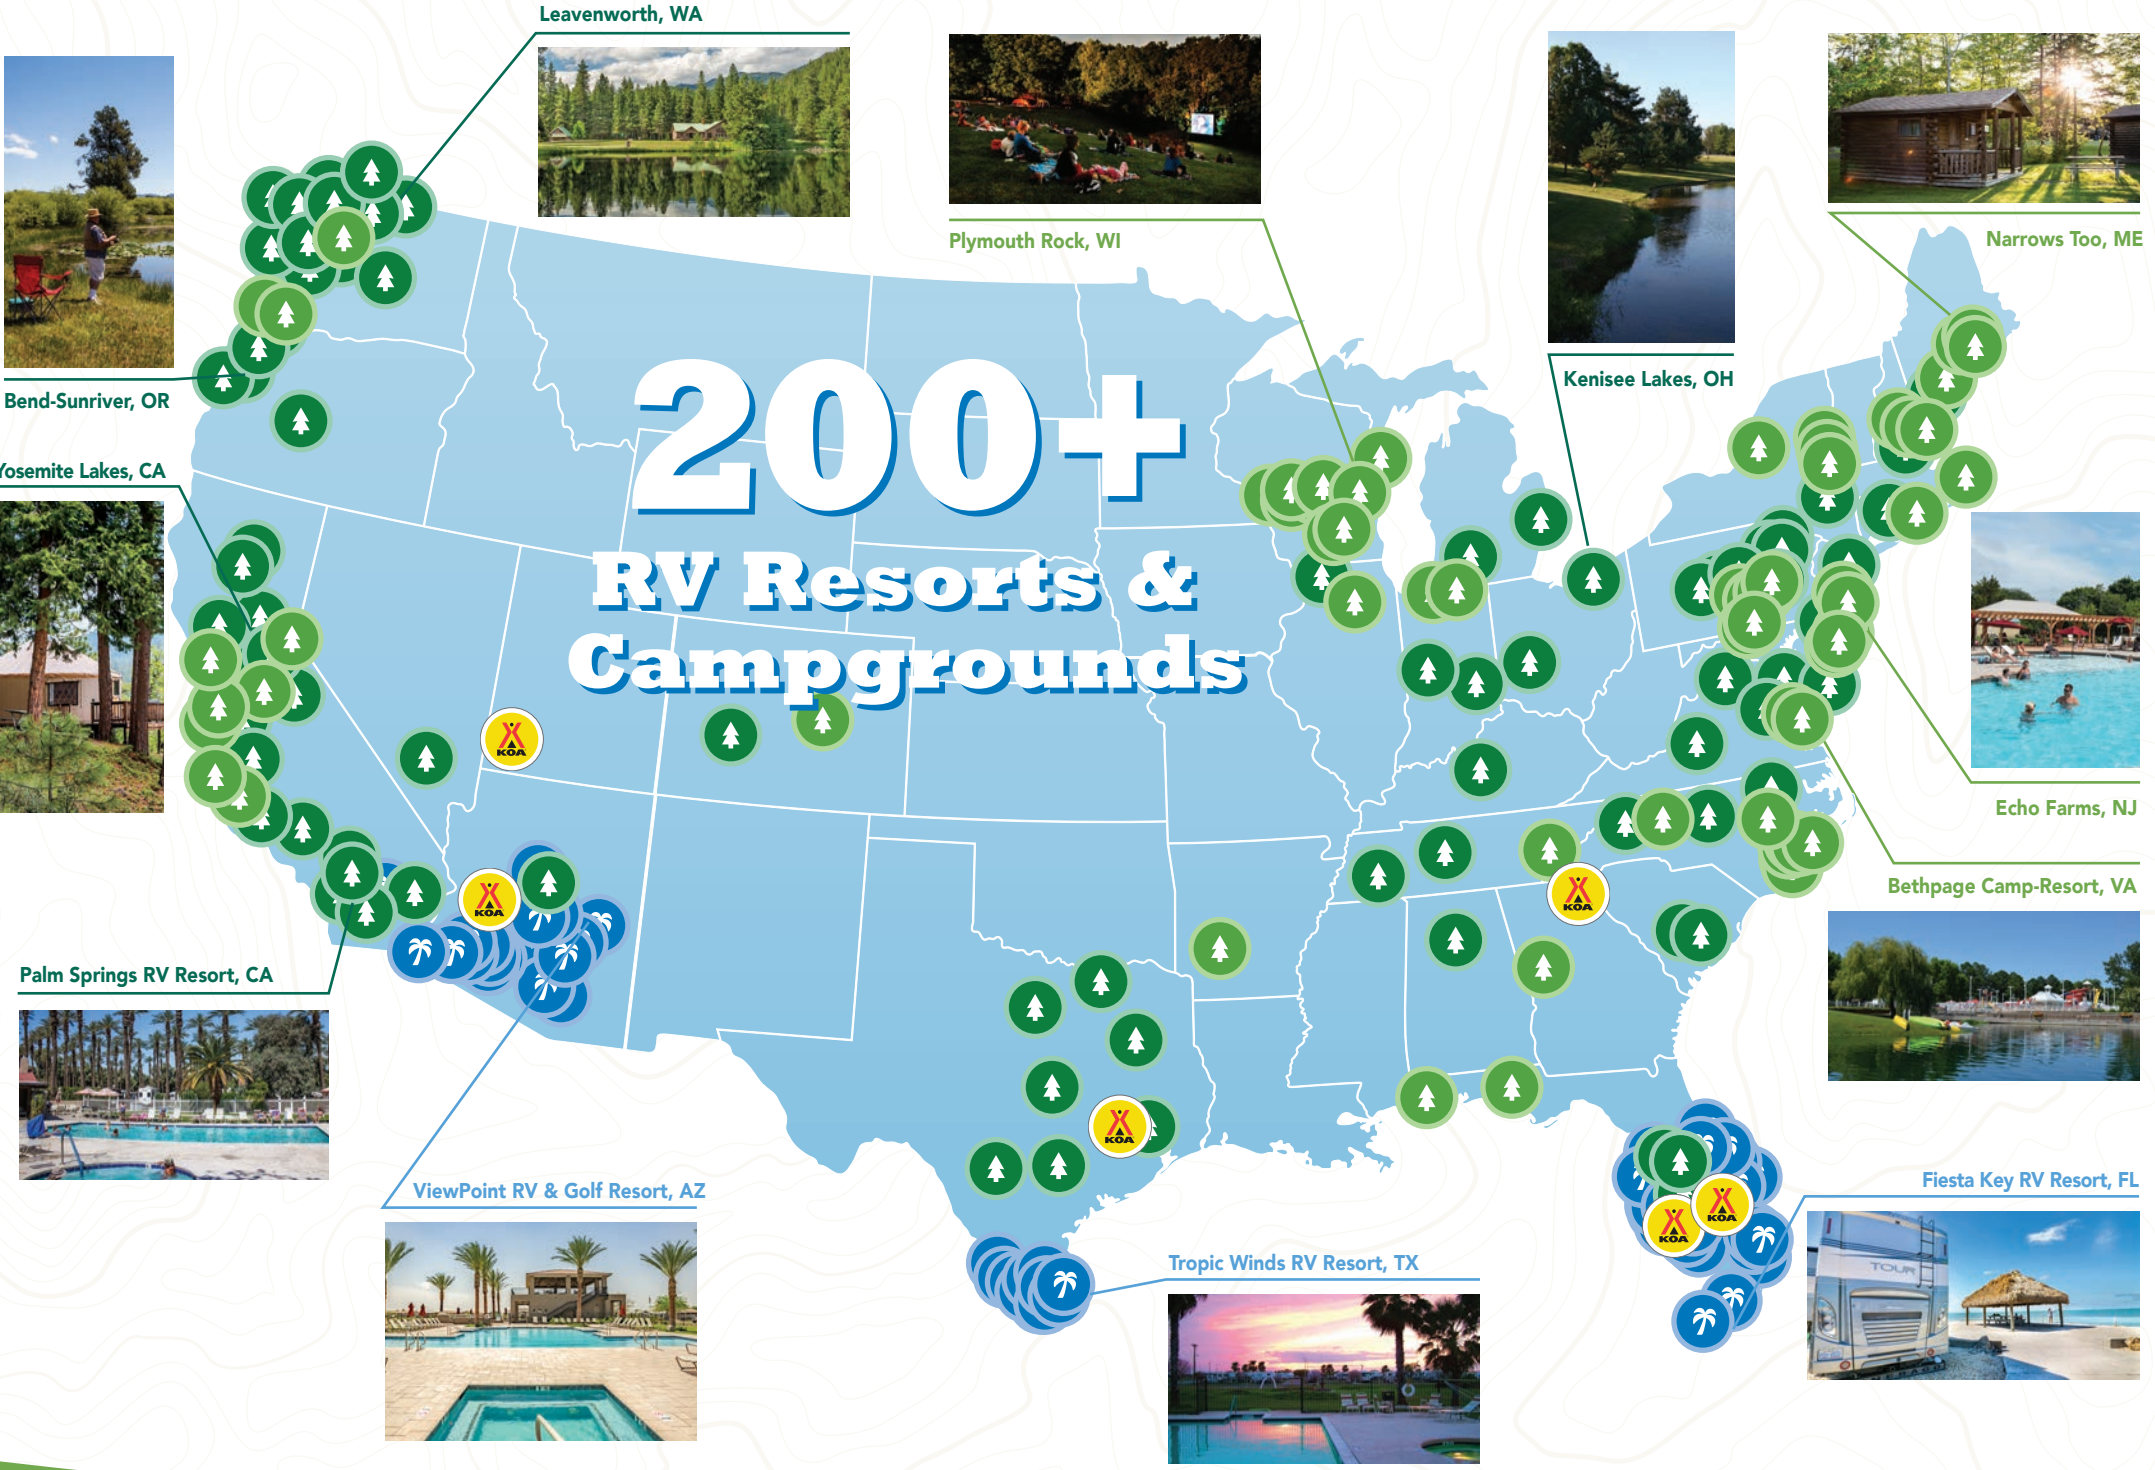

Yukon Trails, WI

Your next Vacation Destination

is only

ONE **CLICK** AWAY

Quickly research
and book your stay at
over 200 RV Resorts &
Campgrounds with the
touch of a button!

RVontheGo.com

Leavenworth, WA

Plymouth Rock, WI

Kenisee Lakes, OH

Narrows Too, ME

Bend-Sunriver, OR

Yosemite Lakes, CA

Palm Springs RV Resort, CA

ViewPoint RV & Golf Resort, AZ

Tropic Winds RV Resort, TX

Echo Farms, NJ

Destination Campgrounds

Whether it's just for a weekend or for the whole season, these top campgrounds have it all – from unique accommodations to family friendly activities to scenic locations.

ENCORE RV RESORTS